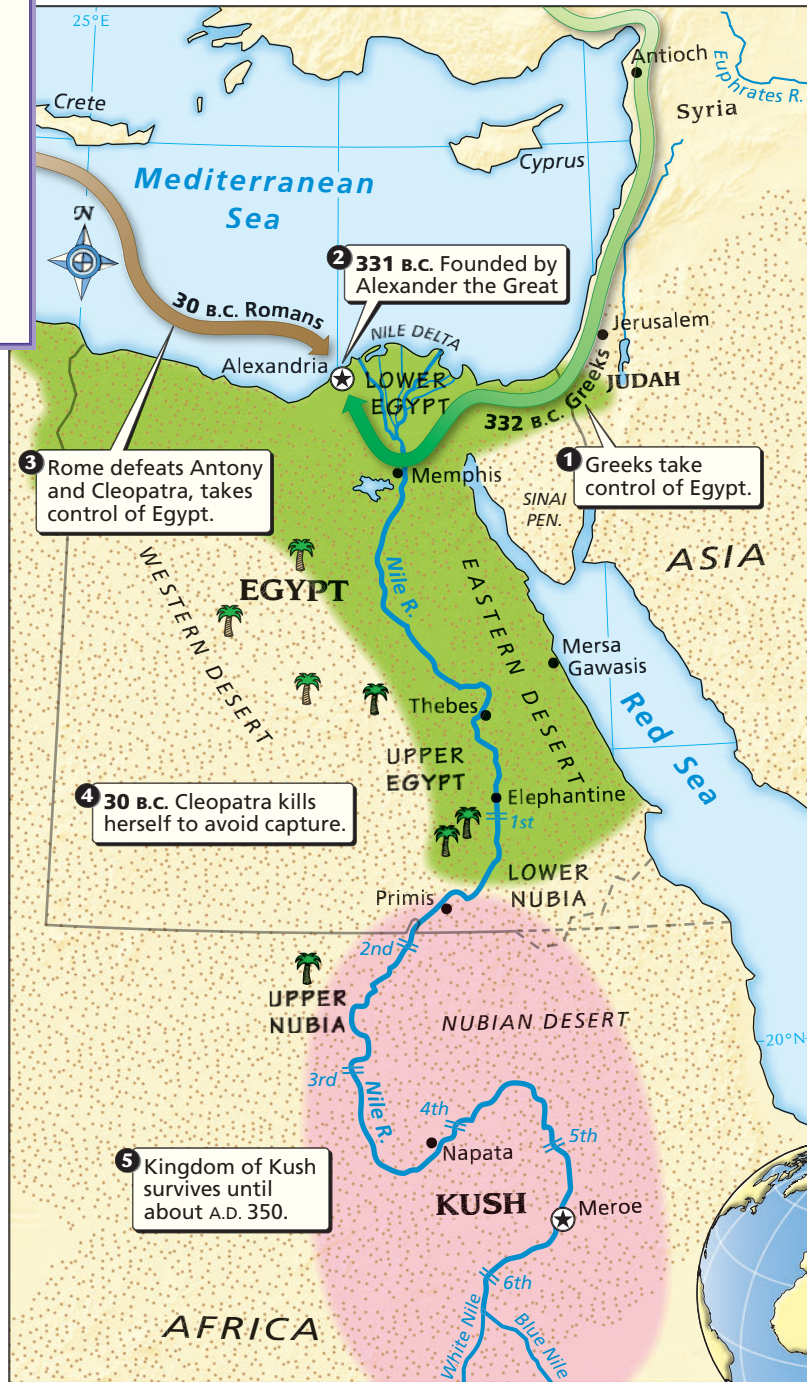

# Greeks Rule Egypt

332–30 B.C.

-  Egypt under Greek rule, 332–30 B.C.
-  Kingdom of Kush
-  Desert
-  Cataract (waterfall)
-  Oasis
-  Capital
-  Culture region
-  Egypt's boundary today

0 100 200 miles  
0 100 200 kilometers